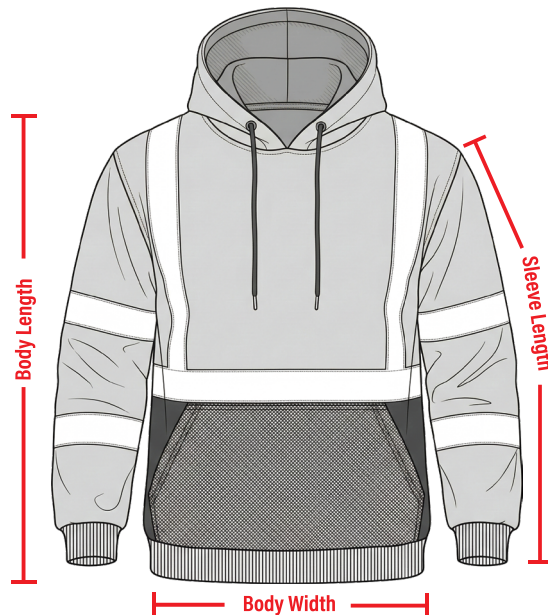

## Heavyweight Pullover Hooded Sweatshirt

### Features

- ANSI/ISEA 107-2015 Class 2 & Class 3 Standards
- 100% polyester heavyweight fleece
- 2" Reflective stripes front, back & sleeves
- Rib knit cuffs and waistband
- Front lower hand warmer pocket
- Available in sizes S - 7XL, LT-6XL

### Care Instructions:

- Wash warm up to 25x
- Tumble dry low
- Do not bleach
- Do not iron
- Do not dry clean
- Store in cool, dry location out of direct sunlight

GARMENT DIMENSIONS (inches)			
Tall sizes available for L - 6XL. Add 2" to Body & Sleeve Lengths			
Size	Body Width	Body Length	Sleeve Length
S	24.02	28.74	26.38
M	25.2	29.13	26.77
L	26.38	29.53	27.17
XL	27.56	29.92	27.56
2XL	28.74	30.31	27.95
3XL	29.92	30.71	28.35
4XL	31.1	31.1	28.74
5XL	32.28	31.5	29.13
6XL	33.46	31.89	29.53
7XL	34.65	32.28	29.92