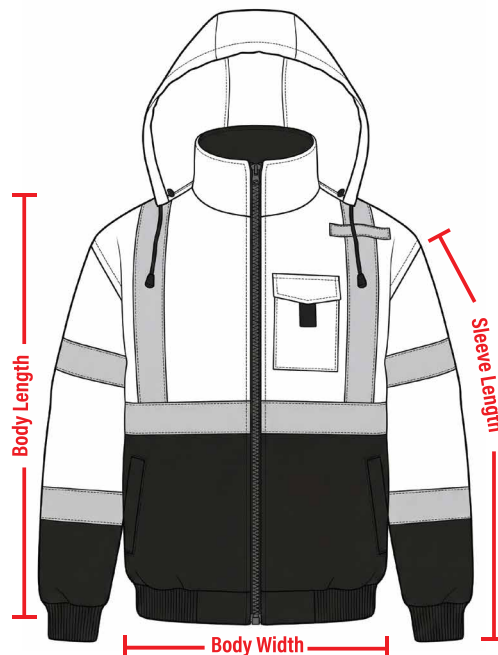

## 3-In-1 Black Bottom Bomber Jacket With Fully Removable Fleece Jacket Interior

### Features

- ANSI/ISEA 107-2015 Class 2 & Class 3 Standards
- Zip-out warm fleece jacket that can be worn separately
- Waterproof coated polyester fabric
- Fully taped seams
- Lower outer zipper pockets
- Outer cell phone pocket
- Inner chest pockets
- Detachable hood concealed in collar
- Mic tabs on left and right sides
- Available in sizes S - 7XL

### Care Instructions:

- Tumble dry low
- Do not bleach
- Do not iron
- Do not dry clean
- Store in cool, dry location out of direct sunlight

GARMENT DIMENSIONS			
Size	Body Width	Body Height	Sleeve Length
S	24.41	27.95	25.2
M	25.98	28.35	25.59
L	27.56	28.35	25.98
XL	29.13	28.74	26.38
2XL	30.71	28.74	26.77
3XL	32.28	29.53	27.17
4XL	33.86	29.53	27.56
5XL	35.43	30.31	27.95
6XL	37.01	31.1	28.35
7XL	38.58	31.88	28.74