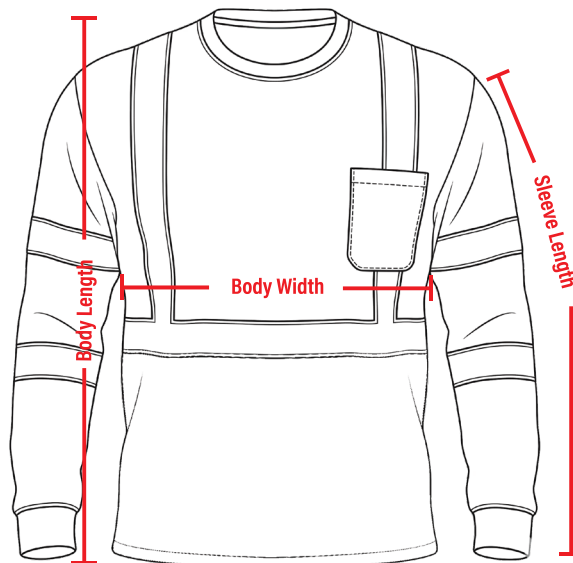

## Class 3 Long Sleeve T-Shirt Safety Green & Safety Orange

### Features

- ANSI/ISEA Class 2 & Class 3 Standards
- Chest pocket allowing for logo placement
- Breathable 100% polyester fabric
- Resists fading and shrinkage
- 2 inch reflective stripes front and back
- Available in sizes S - 7XL, MT-6XLT

### Care Instructions:

- Tumble dry low
- Do not bleach
- Do not iron
- Do not dry clean
- Store in cool, dry location out of direct sunlight

GARMENT DIMENSIONS (inches)			
Tall sizes available for L - 6XL. Add 2" to Body & Sleeve Lengths			
Size	Body Width	Body Length	Sleeve Length
S	18.11	27.95	24.41
M	20.87	28.94	24.8
L	22.83	30.12	25.2
XL	25.2	30.91	25.59
2XL	27.17	32.28	25.98
3XL	29.13	33.07	26.38
4XL	31.1	34.25	26.77
5XL	33.07	35.04	27.17
6XL	35.04	35.83	27.56
7XL	37.01	39.57	27.95

SCREEN PRINT SIZES				
Size	Left Pocket	Front Full Chest	L/R Upper Sleeve	Full Back
S	3.5"	N/A	N/A	7"
M	3.5"	N/A	N/A	8"
L	3.5"	N/A	N/A	9"
XL	3.5"	N/A	N/A	10"
2XL	3.5"	N/A	N/A	11"
3XL	3.5"	N/A	N/A	12"
4XL	3.5"	N/A	N/A	12"
5XL	3.5"	N/A	N/A	12"
6XL	3.5"	N/A	N/A	12"
7XL	3.5"	N/A	N/A	12"