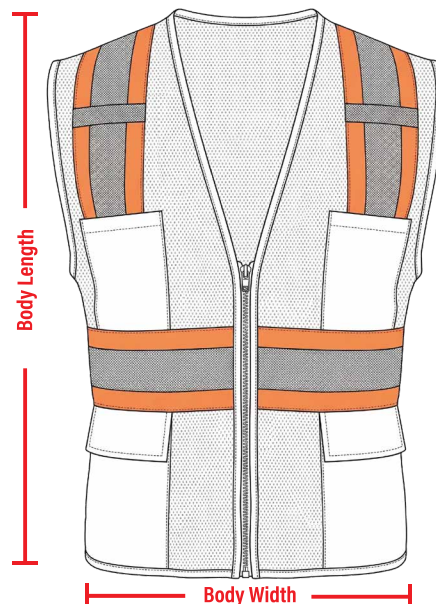

### Features

- ANSI/ISEA 107-2020 Class 2 Standards
- Two outer chest pockets with velcro tabs
- Two lower front pockets with velcro flap tabs
- Two large inside lower pockets
- 2" Reflective stripes front and back
- 100% Breathable polyester mesh fabric
- Resistant to fading and shrinkage
- Mic tabs on left and right sides
- Available in sizes S - 7XL, LT-6XLT

### Care Instructions:

- Wash warm up to 25x
- Tumble dry low
- Do not bleach
- Do not iron
- Do not dry clean
- Store in cool, dry location out of direct sunlight

| GARMENT DIMENSIONS (inches)                                |            |             |               |
|--|------------|-------------|---------------|
| Tall sizes available for L - 6XL.<br>Add 2" to Body Length |            |             |               |
| Size   | Body Width | Body Length | Sleeve Length |
| S  | 22.44      | 24.8        | N/A           |
| M  | 23.62      | 25.59       | N/A           |
| L  | 24.8       | 26.38       | N/A           |
| XL   | 25.98      | 27.17       | N/A           |
| 2XL  | 28.74      | 28.35       | N/A           |
| 3XL  | 30.71      | 29.13       | N/A           |
| 4XL  | 31.5       | 29.92       | N/A           |
| 5XL  | 33.07      | 30.71       | N/A           |
| 6XL  | 34.65      | 31.5        | N/A           |
| 7XL  | 36.22      | 32.28       | N/A           |